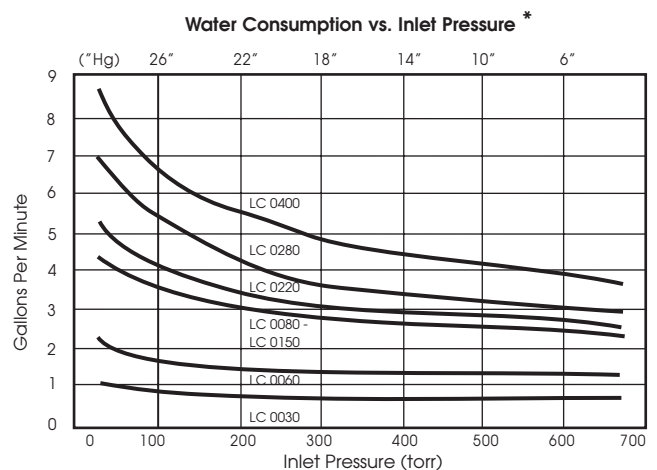

DOLPHIN LIQUID RING VACUUM PUMP

MODELS LC 0030-0400

DESCRIPTION

The Busch Dolphin vacuum pump is part of a new series of liquid ring vacuum pumps. It is designed for a wide range of industries and can be easily adapted to any process. It is ideal for OEM users. The pump is able to pump gases and vapors and handle entrained liquids. The LC model is designed for continuous operation and has an ultimate end pressure of 25 torr (29" Hg).

Model LC 0220

FEATURES

- Compact
- Single stage
- Cost effective
- Oil free
- Direct driven
- Maintenance free
- Accessories available

PERFORMANCE DATA

(Based on 60 cycle motor)

*Temperature of sealant fluid may affect capacity of the pump. Consult factory.

STANDARD SPECIFICATIONS

Model LC	0030	0060	0080	0110	0150	0220	0280	0400
Nominal pumping speed (ACFM)	20.6	38.3	54.1	74.7	100	153	200	271
Ultimate end pressure (Torr)	25	25	25	25	25	25	25	25
Ultimate vacuum ("Hg)	29	29	29	29	29	29	29	29
Motor size (kW)	1.1	2.2	3.0	4.6	6.2	8.2	13.2	18
Motor rotational speed (RPM)	3470	3470	1710	1700	1725	1740	1765	1765
Maximum sound level (dBA)	80	80	81	81	82	82	84	84
Approx. weight (lbs)	44	59	124	139	157	254	474	465

DOLPHIN LIQUID RING VACUUM PUMP

MODELS LC 0030 - 0400

DIMENSIONAL DATA

Models LC 0030 to LC 0060

Model LC 0030 shown

Models LC 0080 to LC 0400

Model LC 0080 shown

Model LC	0030	0060	0080	0110	0150	0220	0280	0400
A Length (inches)	15 3/8	16 3/16	19 15/16	20 5/16	22 7/16	27 1/8	31 13/16	32 5/16
B Width	6 7/16	6 11/16	13	13	13	14 3/8	16 3/4	16 3/4
C Height	9 1/16	9 7/16	13 3/16	13 3/16	13 11/16	15	18 1/2	18 1/2
D Inlet *	G 1	G 1	DIN 40	DIN 40	DIN 40	DIN 50	DIN 65	DIN 65
E. Outlet *	G 1	G 1	DIN 40	DIN 40	DIN 40	DIN 50	DIN 65	DIN 65