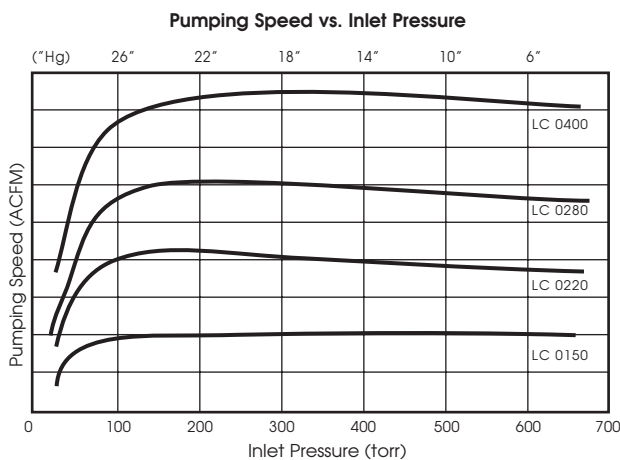

DOLPHIN LIQUID RING VACUUM PUMP

MODELS LC 0030-0400

DESCRIPTION

The Busch Dolphin vacuum pump is part of a new series of liquid ring vacuum pumps. It is designed for a wide range of industries and can be easily adapted to any process. It is ideal for OEM users. The pump is able to pump gases and vapors and handle entrained liquids. The LC model is designed for continuous operation and has an ultimate end pressure of 25 torr (29" Hg).

Model LC 0220

FEATURES

- Compact
- Single stage
- Cost effective
- Oil free
- Direct driven
- Maintenance free
- Accessories available

PERFORMANCE DATA

(Based on 60 cycle motor)

*Temperature of sealant fluid may affect capacity of the pump. Consult factory.

STANDARD SPECIFICATIONS

Model LC	0030	0060	0080	0110	0150	0220	0280	0400
Nominal pumping speed (ACFM)	20.6	38.3	54.1	74.7	100	153	200	271
Ultimate end pressure (Torr)	25	25	25	25	25	25	25	25
Ultimate vacuum ("Hg)	29	29	29	29	29	29	29	29
Motor size (kW)	1.1	2.2	3.0	4.6	6.2	8.2	13.2	18
Motor rotational speed (RPM)	3470	3470	1710	1700	1725	1740	1765	1765
Maximum sound level (dBA)	80	80	81	81	82	82	84	84
Approx. weight (lbs)	44	59	124	139	157	254	474	465

DOLPHIN LIQUID RING VACUUM PUMP

MODELS LC 0030 - 0400

DIMENSIONAL DATA

Models LC 0030 to LC 0060

Model LC 0030 shown

Models LC 0080 to LC 0400

Model LC 0080 shown

Model LC	0030	0060	0080	0110	0150	0220	0280	0400
A Length (inches)	15 3/8	16 3/16	19 15/16	20 5/16	22 7/16	27 1/8	31 13/16	32 5/16
B Width	6 7/16	6 11/16	13	13	13	14 3/8	16 3/4	16 3/4
C Height	9 1/16	9 7/16	13 3/16	13 3/16	13 11/16	15	18 1/2	18 1/2
D Inlet *	G 1	G 1	DIN 40	DIN 40	DIN 40	DIN 50	DIN 65	DIN 65
E. Outlet *	G 1	G 1	DIN 40	DIN 40	DIN 40	DIN 50	DIN 65	DIN 65