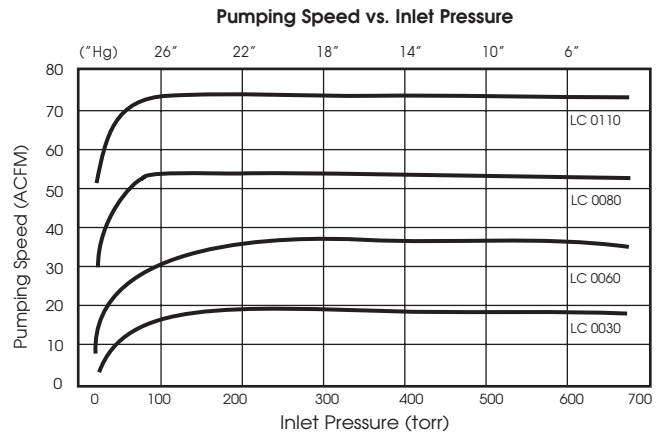

DOLPHIN LIQUID RING VACUUM PUMP

MODELS LC 0030-0400

DESCRIPTION

The Busch Dolphin vacuum pump is part of a new series of liquid ring vacuum pumps. It is designed for a wide range of industries and can be easily adapted to any process. It is ideal for OEM users. The pump is able to pump gases and vapors and handle entrained liquids. The LC model is designed for continuous operation and has an ultimate end pressure of 25 torr (29" Hg).

Model LC 0220

FEATURES

- Compact
- Single stage
- Cost effective
- Oil free
- Direct driven
- Maintenance free
- Accessories available

PERFORMANCE DATA

(Based on 60 cycle motor)

*Temperature of sealant fluid may affect capacity of the pump. Consult factory.

STANDARD SPECIFICATIONS

Model LC	0030	0060	0080	0110	0150	0220	0280	0400
Nominal pumping speed (ACFM)	20.6	38.3	54.1	74.7	100	153	200	271
Ultimate end pressure (Torr)	25	25	25	25	25	25	25	25
Ultimate vacuum ("Hg)	29	29	29	29	29	29	29	29
Motor size (kW)	1.1	2.2	3.0	4.6	6.2	8.2	13.2	18
Motor rotational speed (RPM)	3470	3470	1710	1700	1725	1740	1765	1765
Maximum sound level (dBA)	80	80	81	81	82	82	84	84
Approx. weight (lbs)	44	59	124	139	157	254	474	465

DOLPHIN LIQUID RING VACUUM PUMP

MODELS LC 0030 - 0400

DIMENSIONAL DATA

Models LC 0030 to LC 0060

Model LC 0030 shown

Models LC 0080 to LC 0400

Model LC 0080 shown

Model LC	0030	0060	0080	0110	0150	0220	0280	0400
A Length (inches)	15 3/8	16 3/16	19 15/16	20 5/16	22 7/16	27 1/8	31 13/16	32 5/16
B Width	6 7/16	6 11/16	13	13	13	14 3/8	16 3/4	16 3/4
C Height	9 1/16	9 7/16	13 3/16	13 3/16	13 11/16	15	18 1/2	18 1/2
D Inlet *	G 1	G 1	DIN 40	DIN 40	DIN 40	DIN 50	DIN 65	DIN 65
E. Outlet *	G 1	G 1	DIN 40	DIN 40	DIN 40	DIN 50	DIN 65	DIN 65